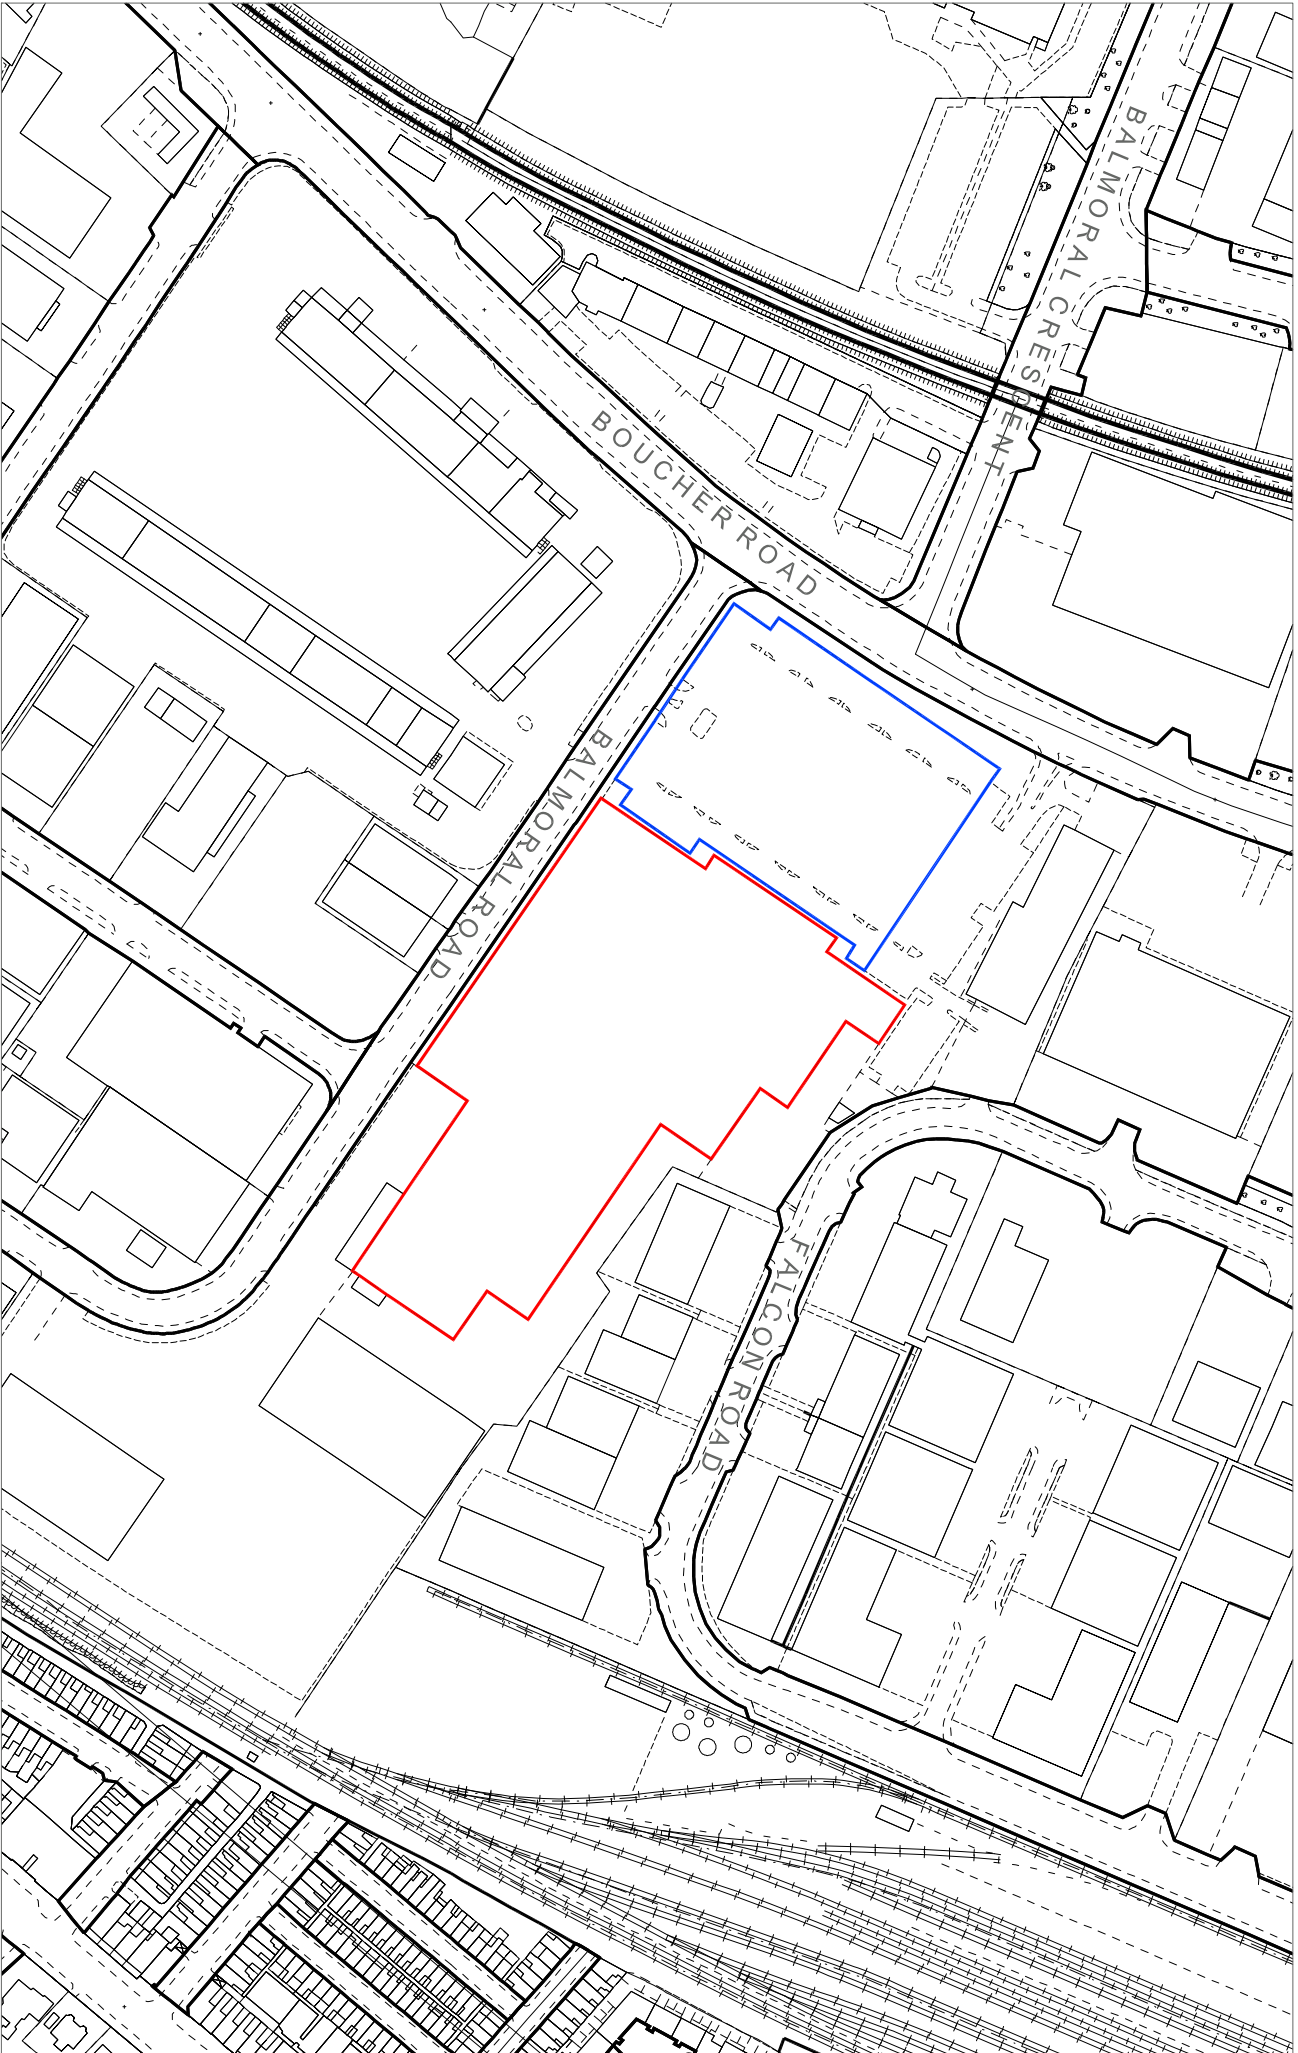

Building Control Service

DRAWN BY: MT
 DATE: 10/01/2018

South 13
 Boucher Road

SCALE: 1:1250